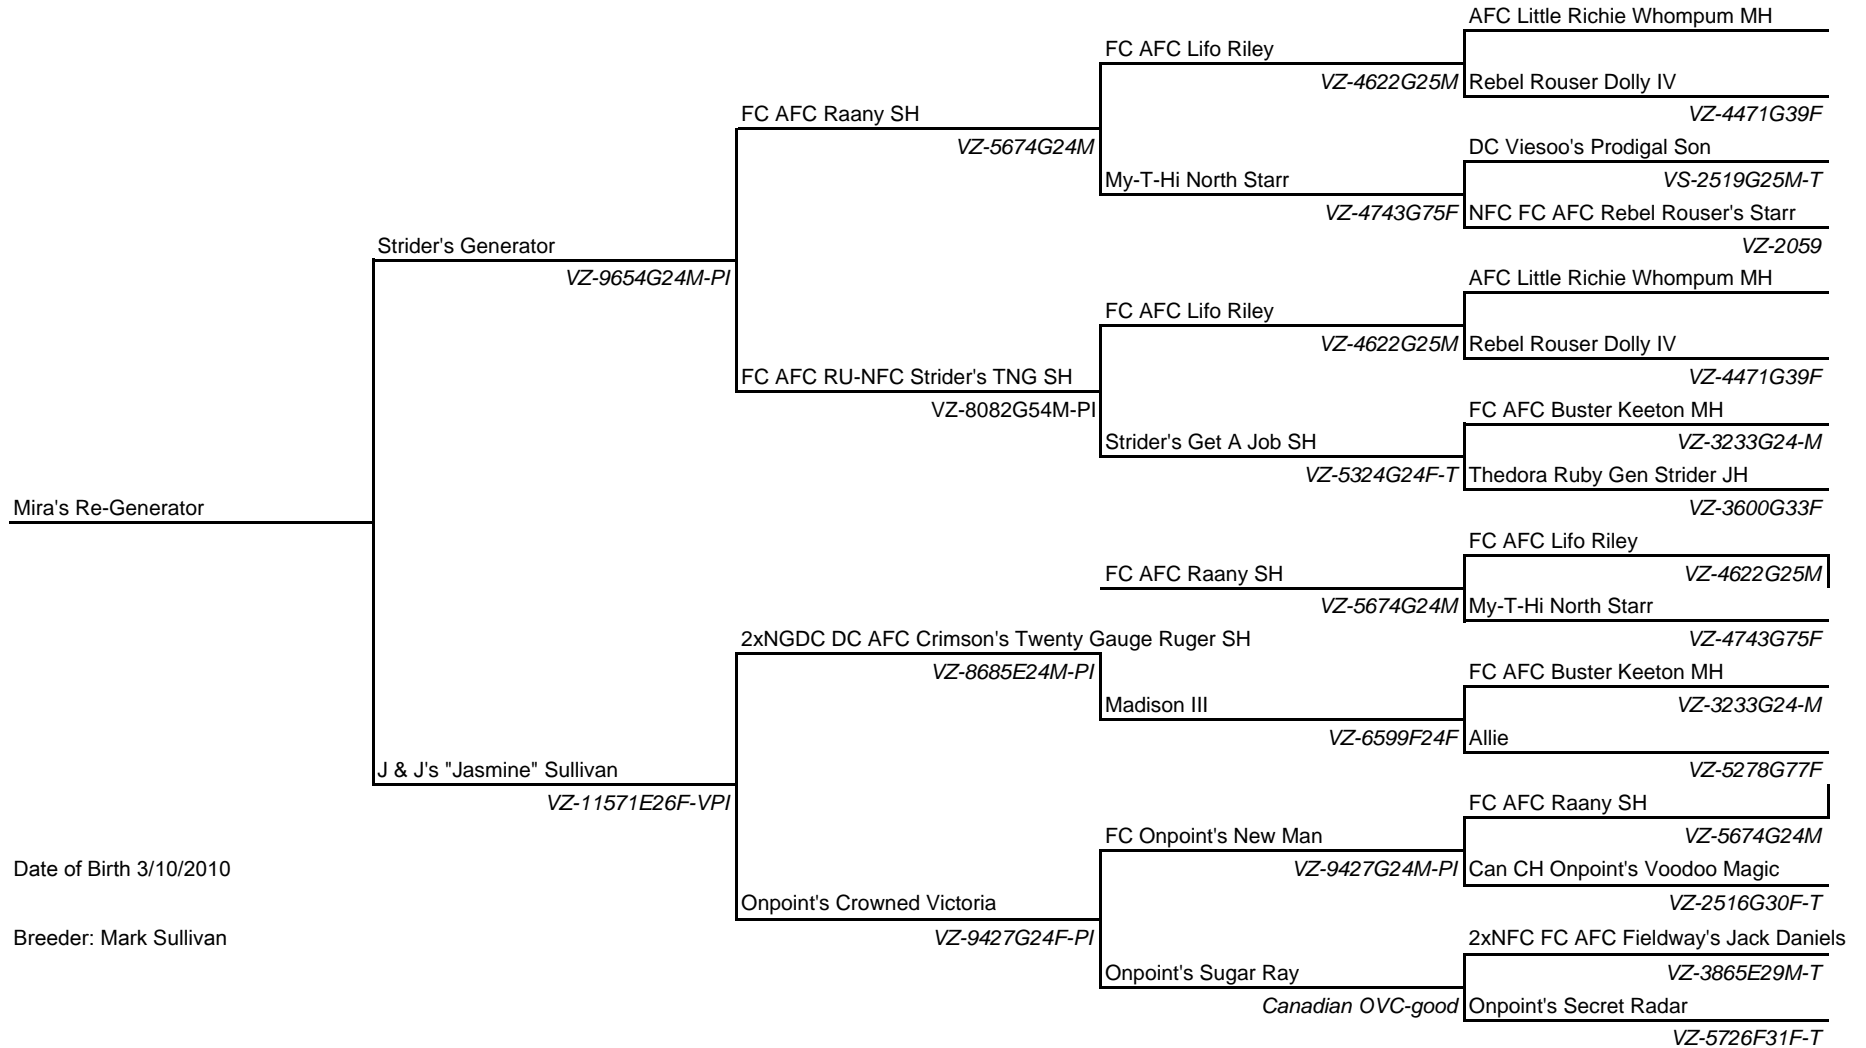

# Pedigree

Your Puppy

Parents

Grandparents

Great-grandparents

Great-great-grandparents

Date of Birth 3/10/2010

Breeder: Mark Sullivan